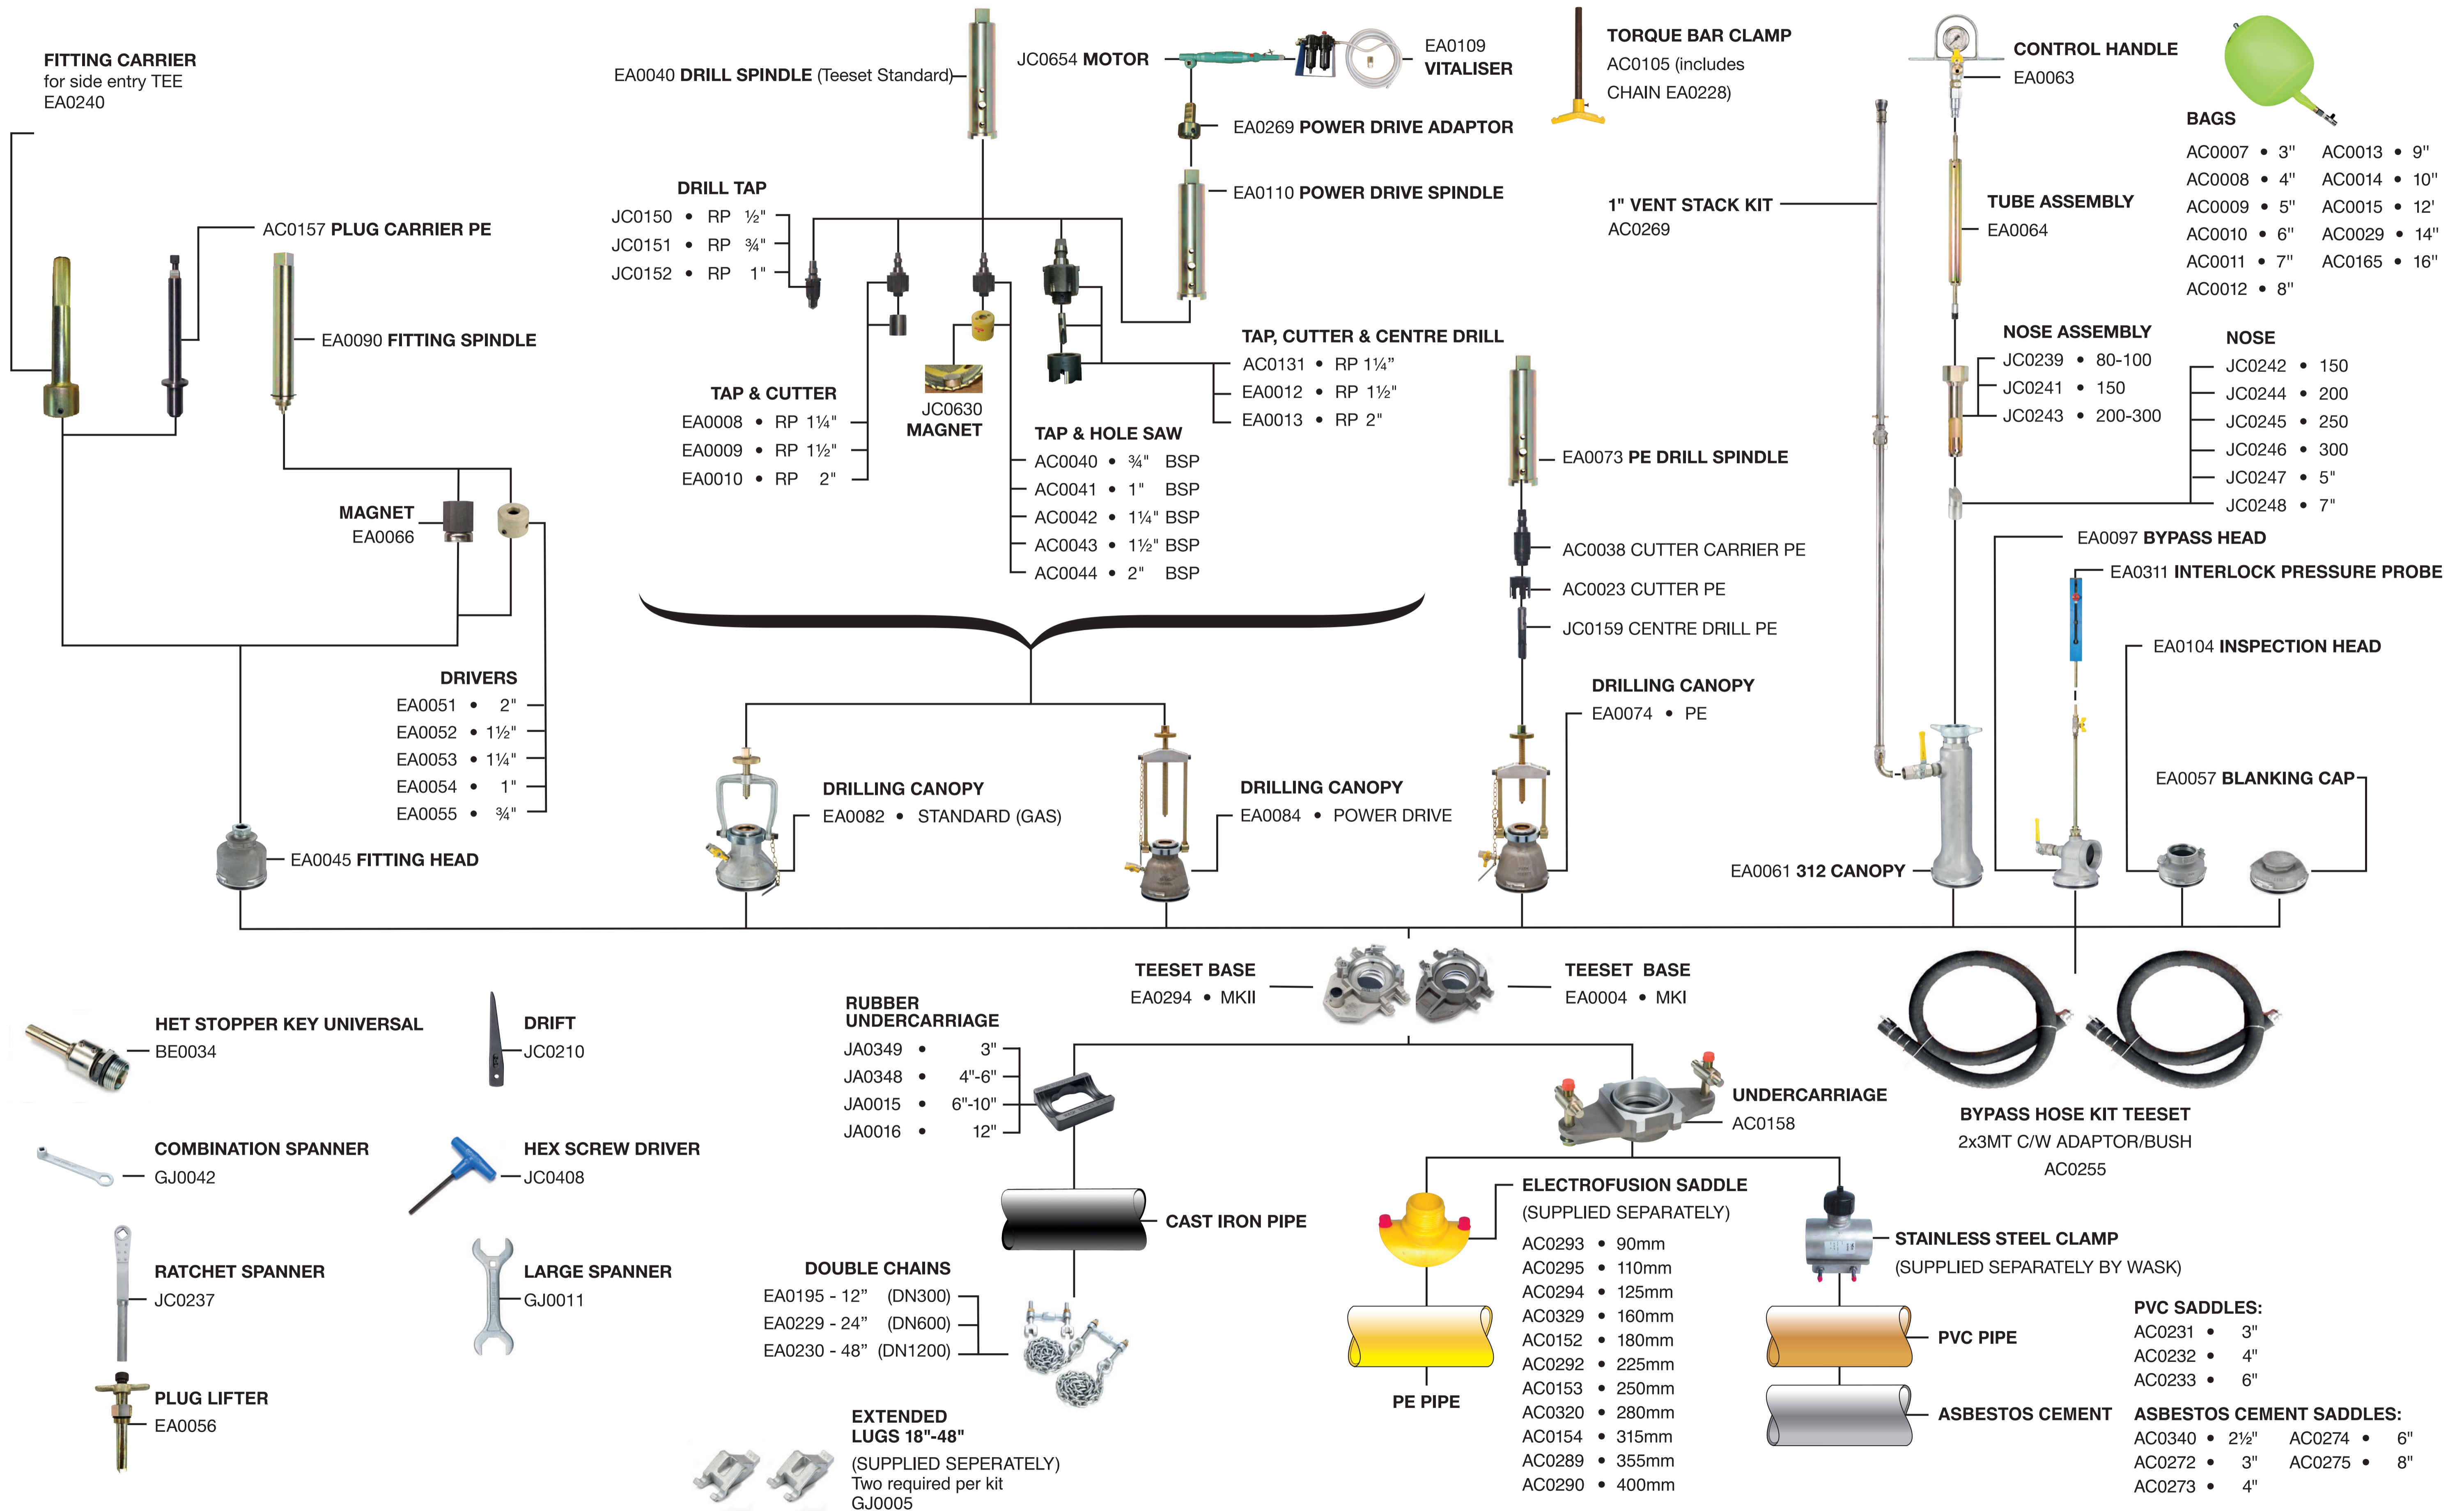

TEESET, BAGPIPE & BYPASS SYSTEM - COMPONENT MAP

FROM MAINS TO METER