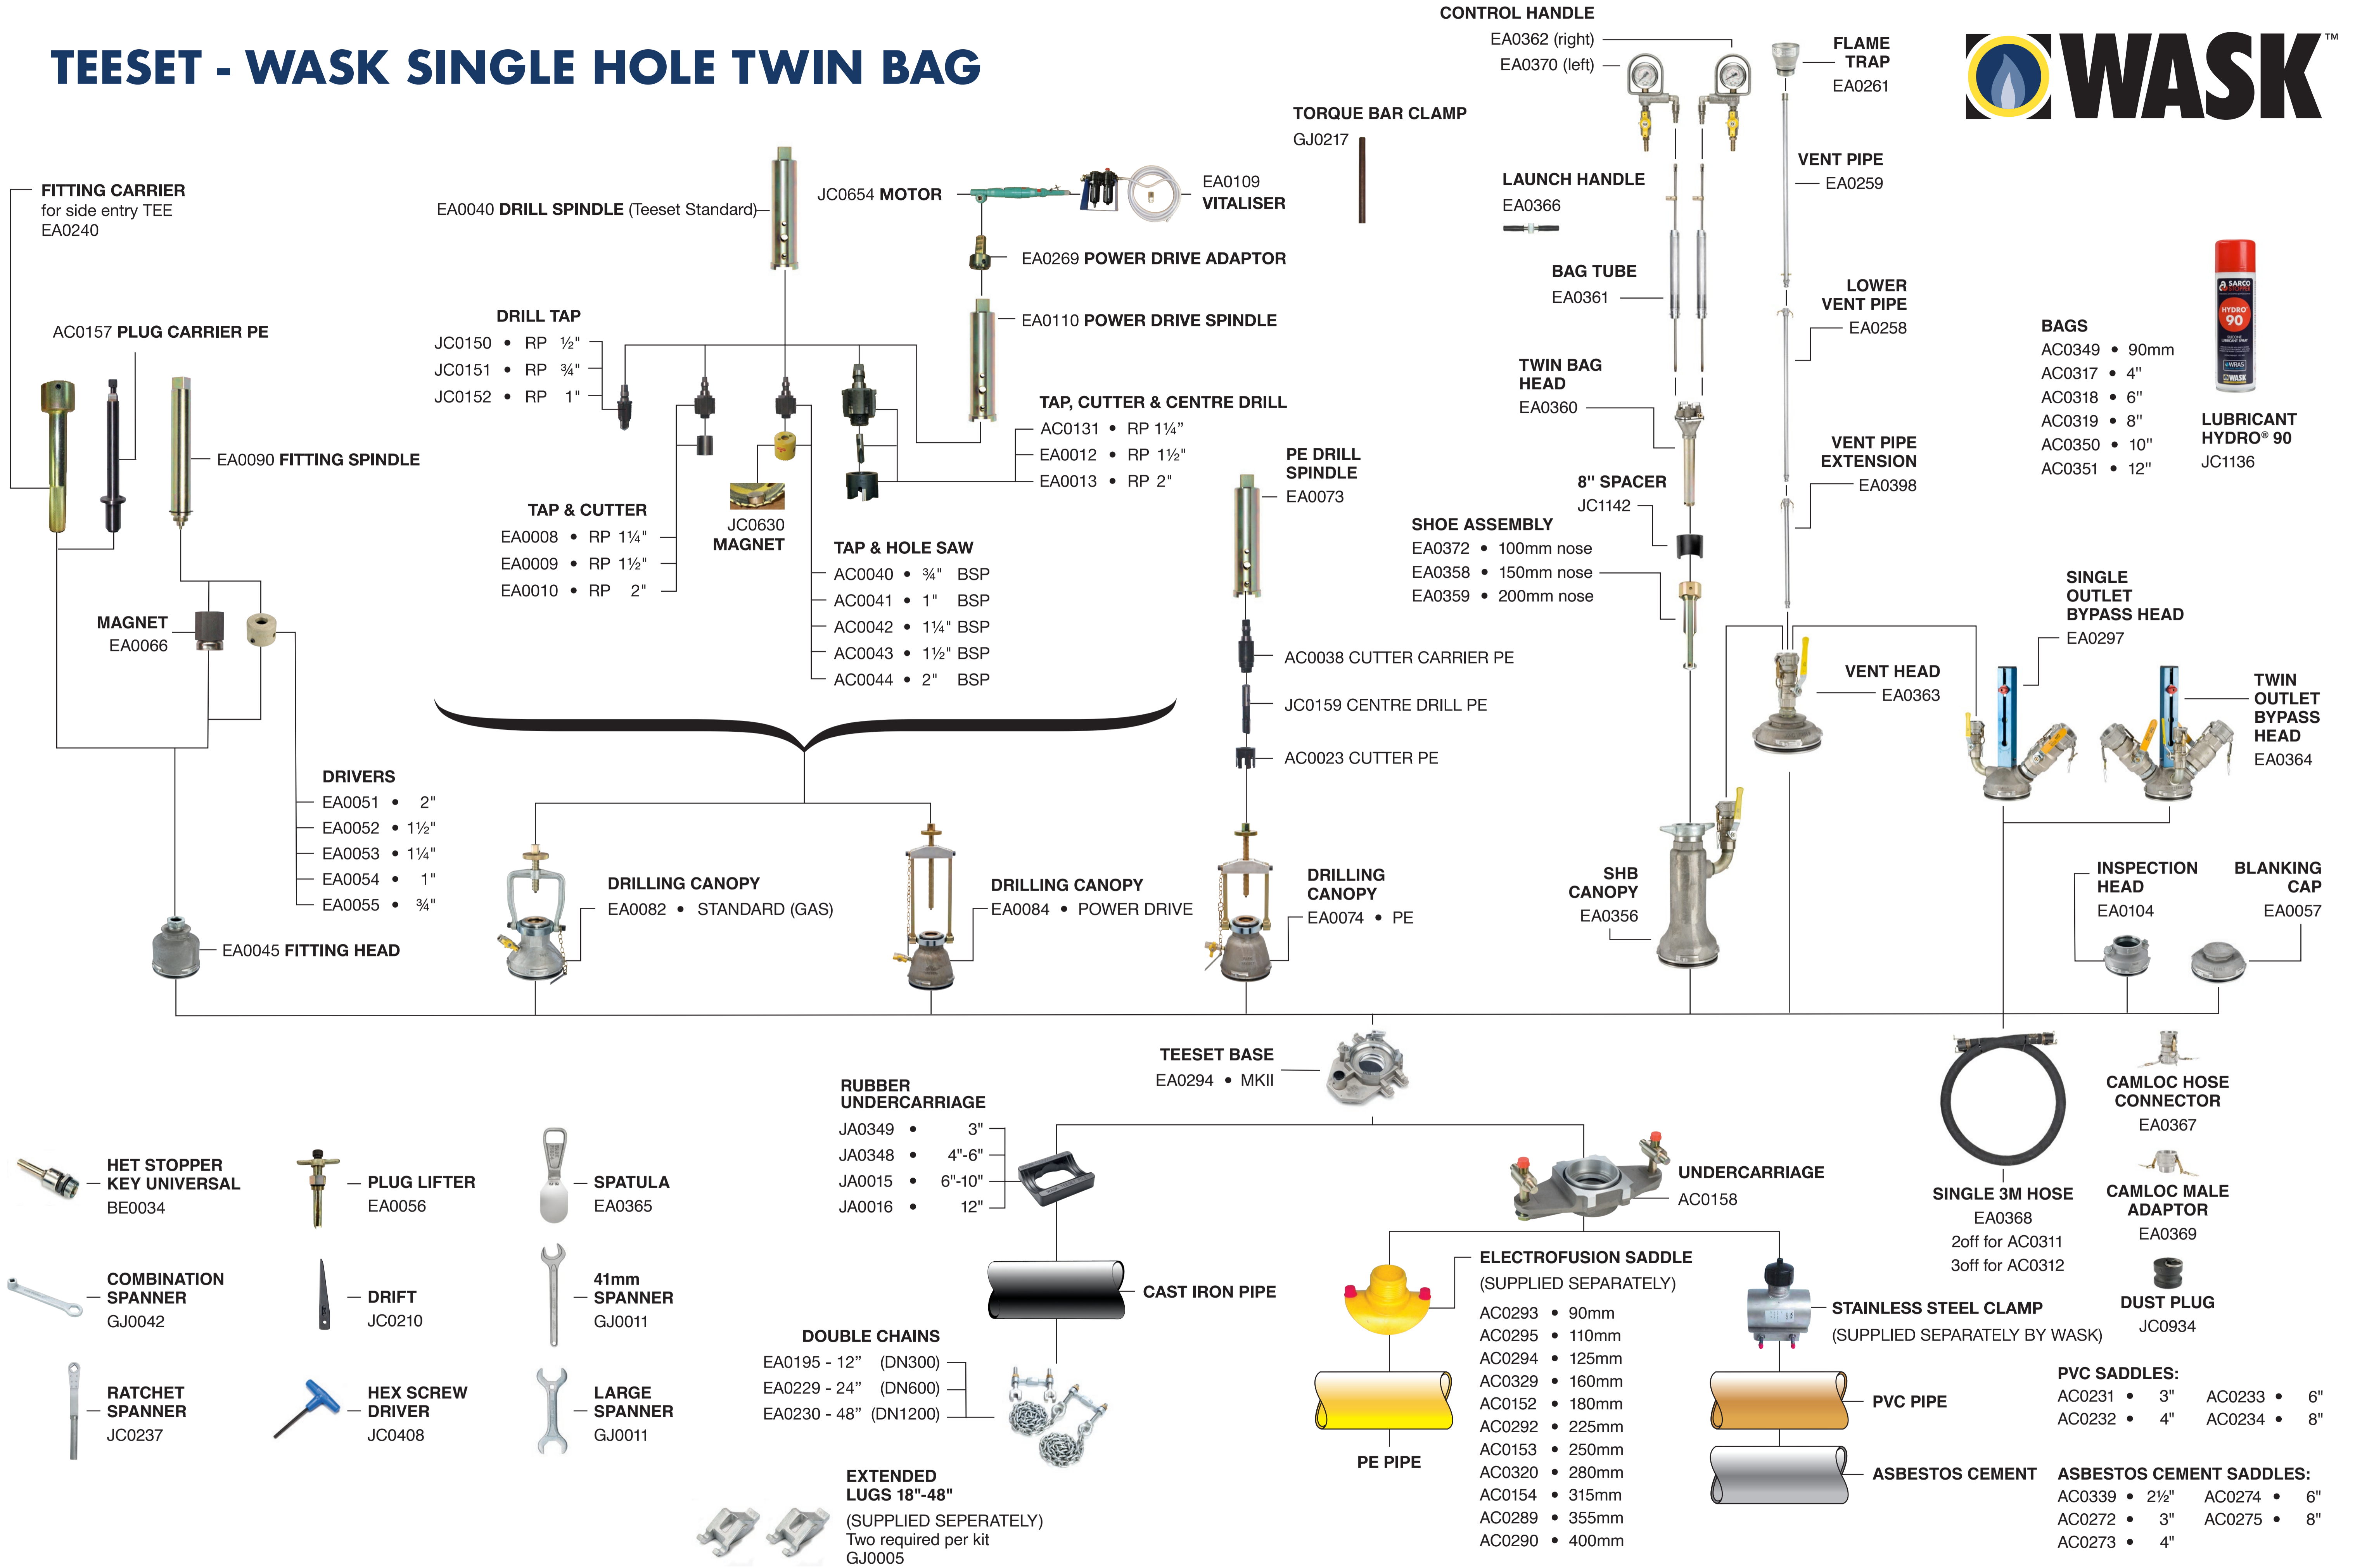

# TEESET - WASK SINGLE HOLE TWIN BAG

FROM MAINS TO METER