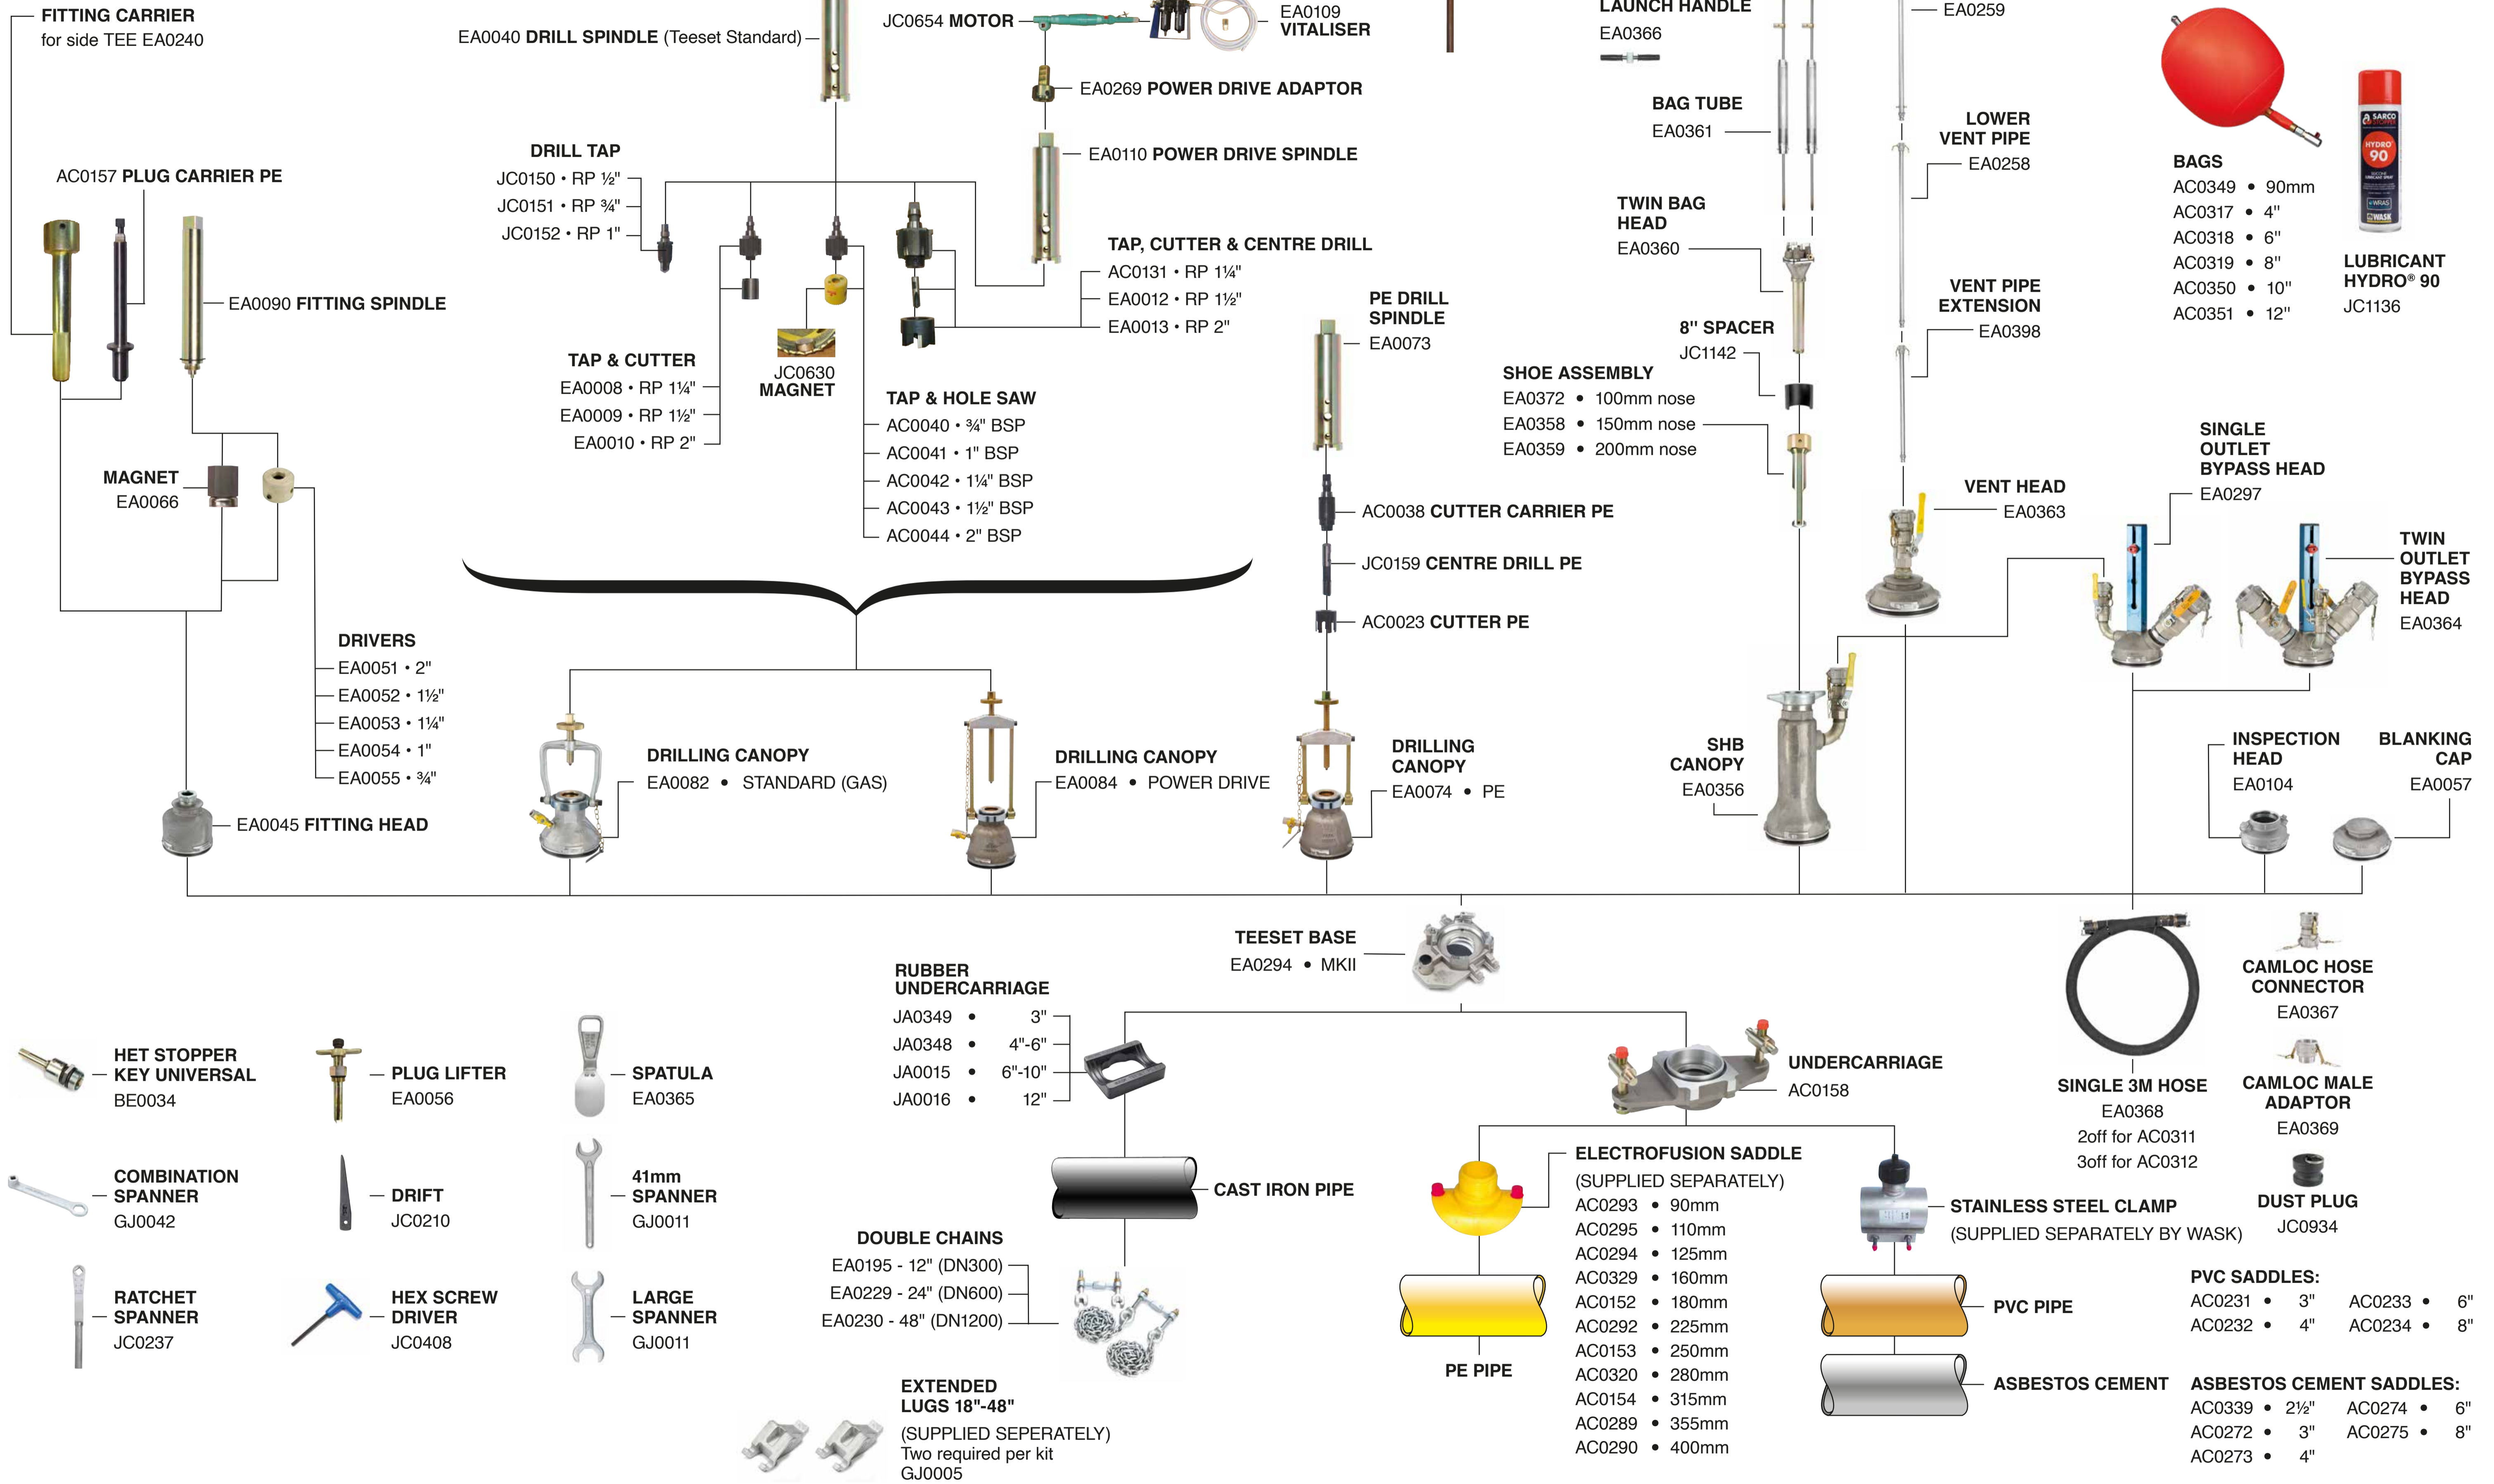

TEESET - WASK SINGLE HOLE TWIN BAG

FROM MAINS TO METER