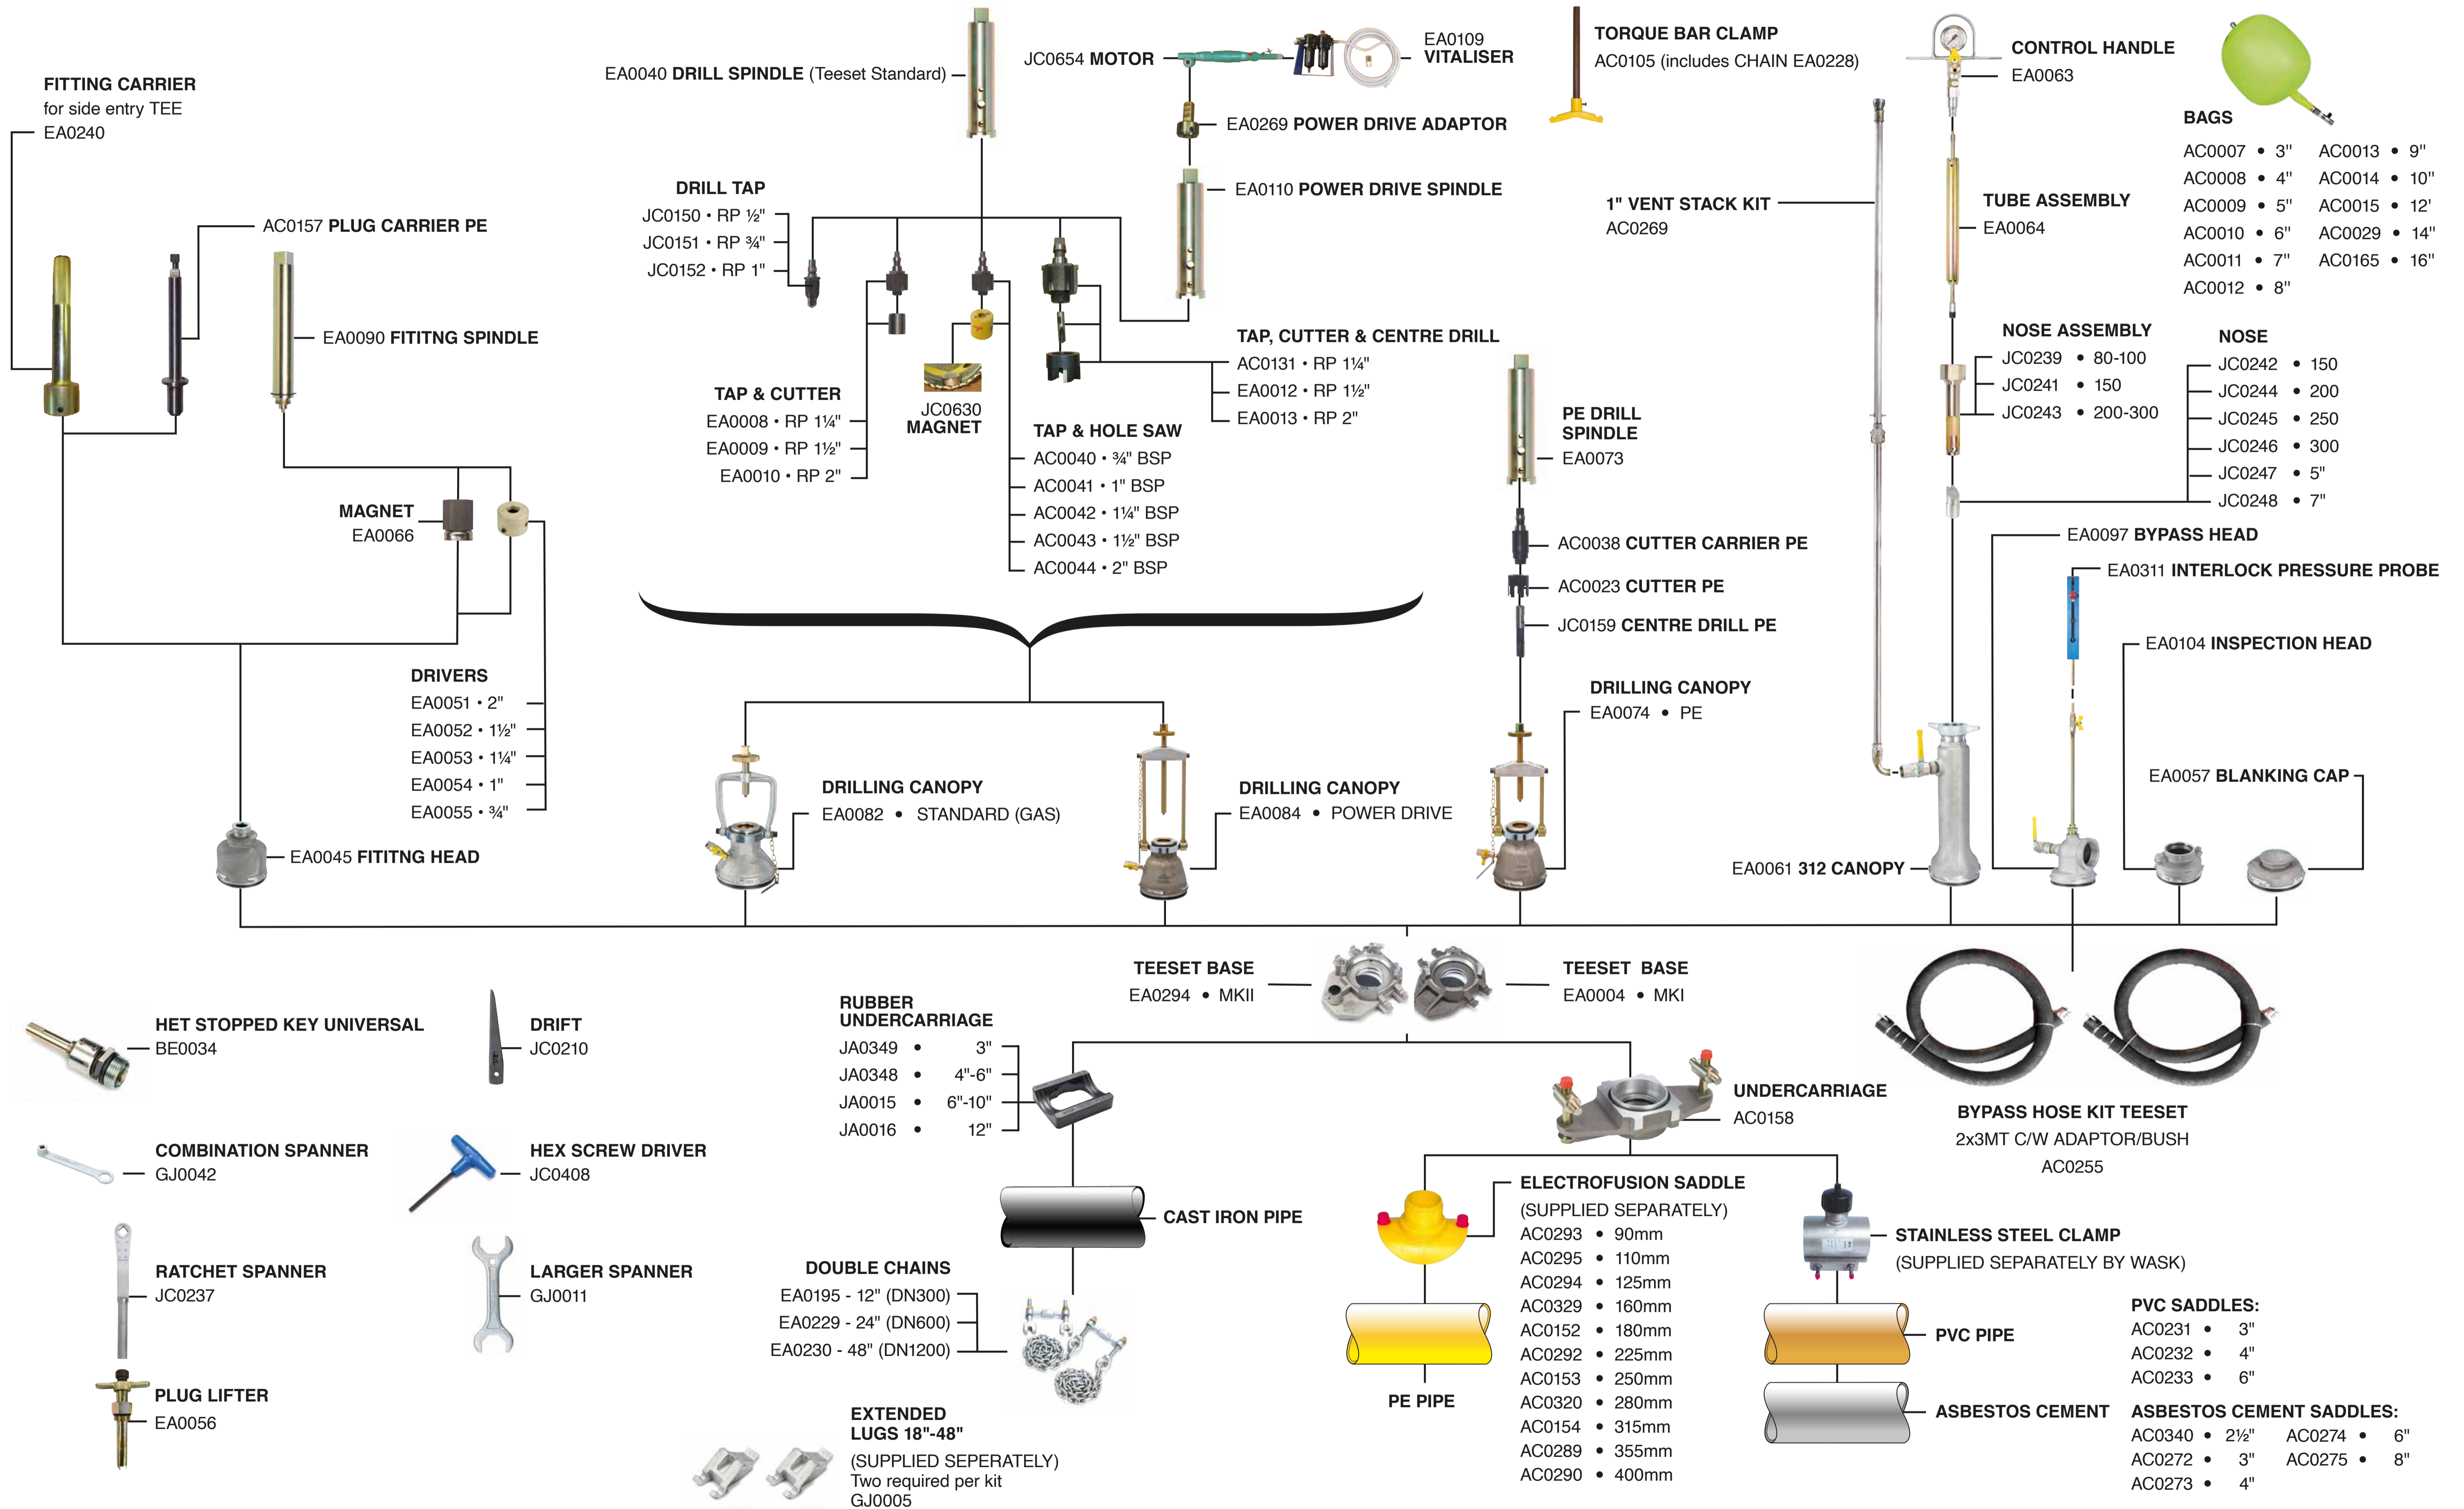

TEESET, BAGPIPE & BYPASS SYSTEM - COMPONENT MAP

FROM MAINS TO METER